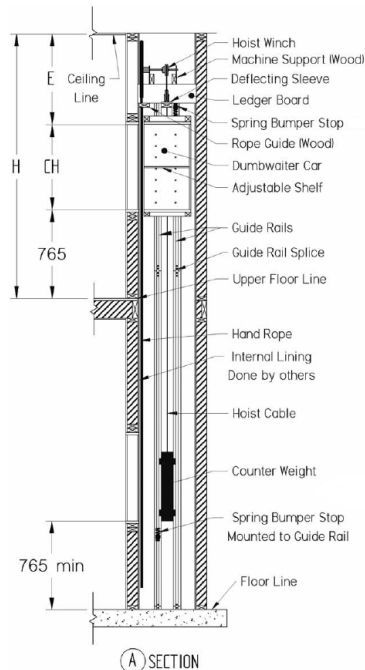

**Cables:** Galvanized aircraft cable 3/16" 7 x 19 - ultimate breaking strength of 2.2 tons

**Hand Rope:** Soft woven white polyester 3/4" inch diameter with a swivel connector and wooden guide rail

**Waiter Guide Rails:** 1/4" extruded 6063-T5 aluminium on both sides of the car with injection moulded Acetyl Copolymer guide shoes (for high strength with minimal friction) for car and counterweight