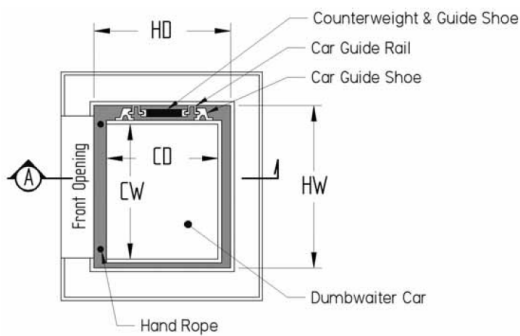

**Cables:** Galvanized aircraft cable 3/16" 7 x 19 - ultimate breaking strength of 2.2 tons

**Hand Rope:** Soft woven white polyester 3/4" inch diameter with a swivel connector and wooden guide rail

**Waiter Guide Rails:** 1/4" extruded 6063-T5 aluminium on both sides of the car with injection moulded Acetyl Copolymer guide shoes (for high strength with minimal friction) for car and counterweight